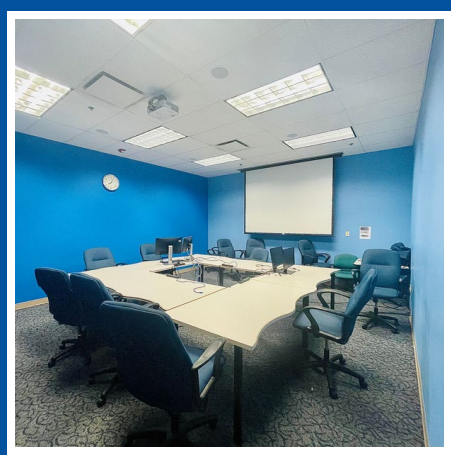

Cloverleaf Center

OFFICE SPACE FOR LEASE

5912 US 49, Hattiesburg, MS
Cloverleaf Center, Suite C-11

**Turnkey call center for
lease at Cloverleaf Center
located in the heart of
Hattiesburg, MS.**

FEATURES

- ✓ 42,839 SF Facility
- ✓ 13 Offices
- ✓ 3 Classrooms
- ✓ 2 Conference Rooms
- ✓ Fully Furnished
- ✓ Large Break Room
- ✓ Open Floor Plan
- ✓ Turnkey
- ✓ Ample Parking
- ✓ Secure Access